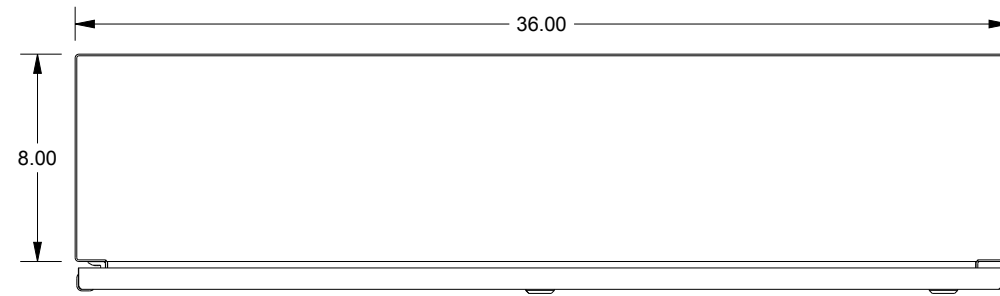

SAGINAW CONTROL & ENGINEERING

SCE-36EL3608SSLP

TOP VIEW

LEFT SIDE VIEW

FRONT VIEW

RIGHT SIDE VIEW

EXTERNAL REAR VIEW

BOTTOM VIEW