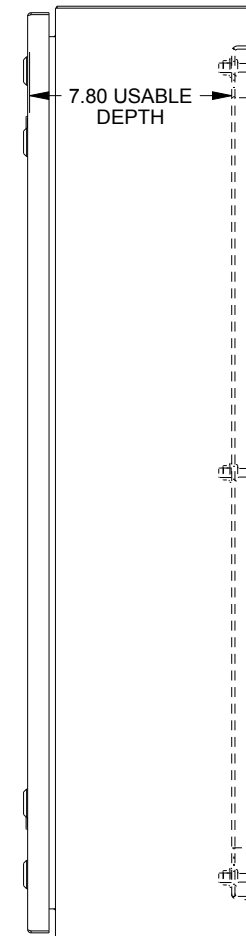

SAGINAW CONTROL & ENGINEERING

SCE-36EL3608SSLP

TOP VIEW

LEFT SIDE VIEW

FRONT VIEW

RIGHT SIDE VIEW

EXTERNAL REAR VIEW

BOTTOM VIEW