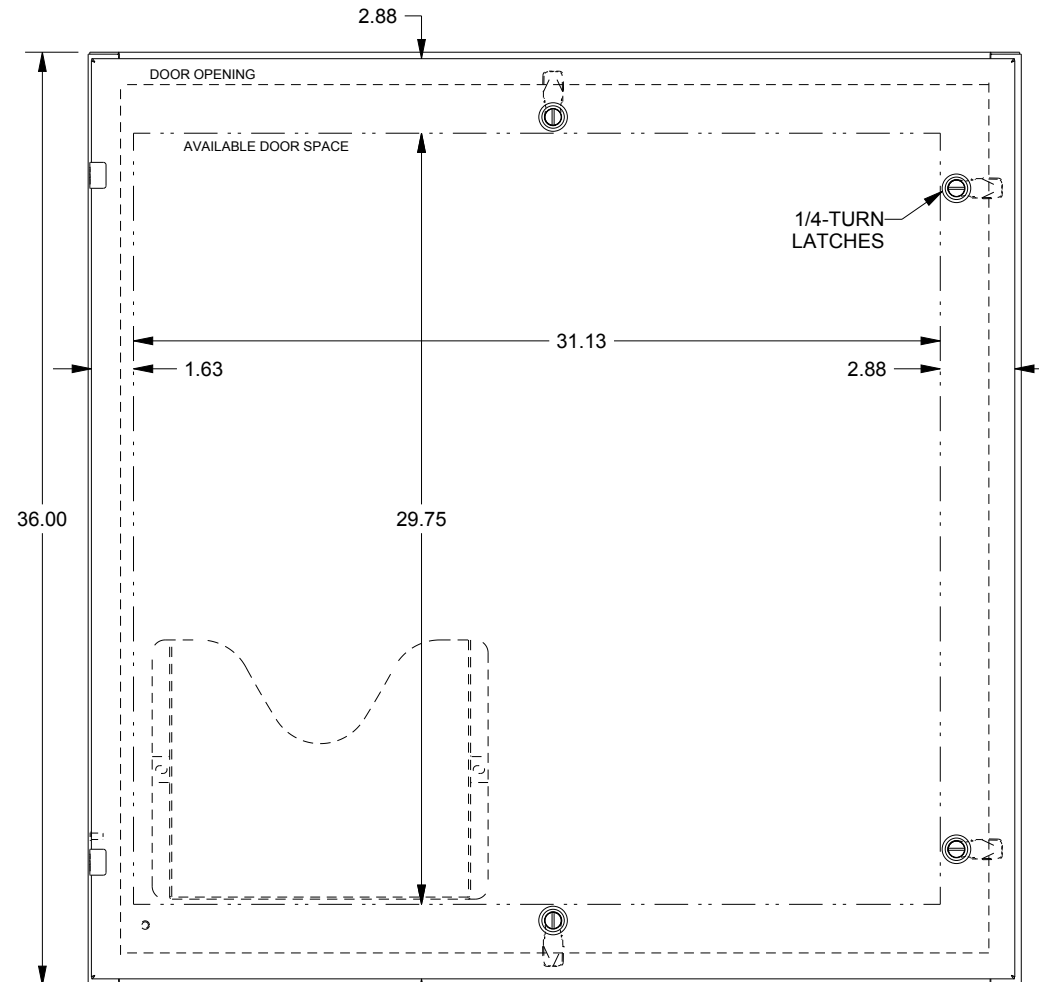

SAGINAW CONTROL & ENGINEERING

SCE-36EL3608SSLP

TOP VIEW

LEFT SIDE VIEW

FRONT VIEW

RIGHT SIDE VIEW

EXTERNAL REAR VIEW

BOTTOM VIEW