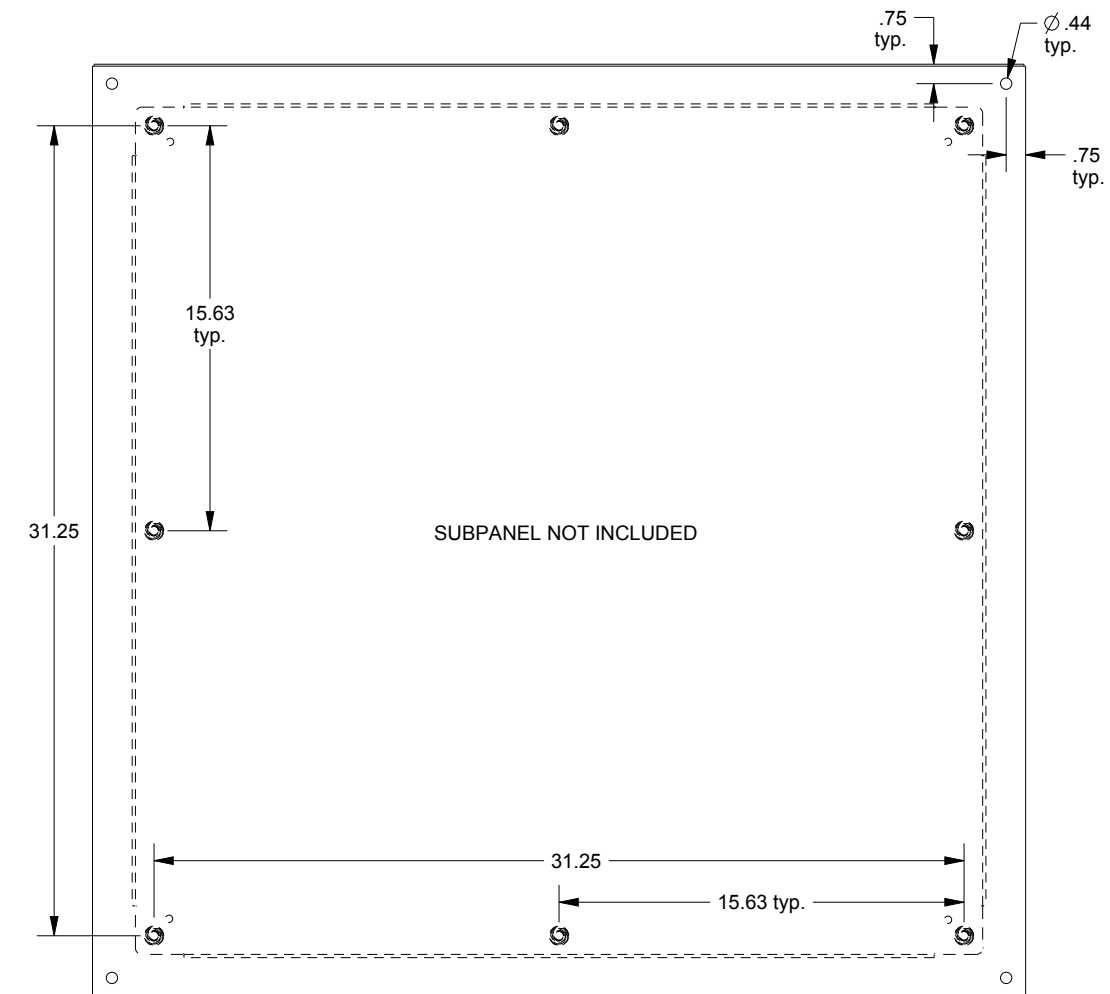

SAGINAW CONTROL & ENGINEERING

SCE-36EL3608SSLP

TOP VIEW

LEFT SIDE VIEW

FRONT VIEW

RIGHT SIDE VIEW

EXTERNAL REAR VIEW

BOTTOM VIEW