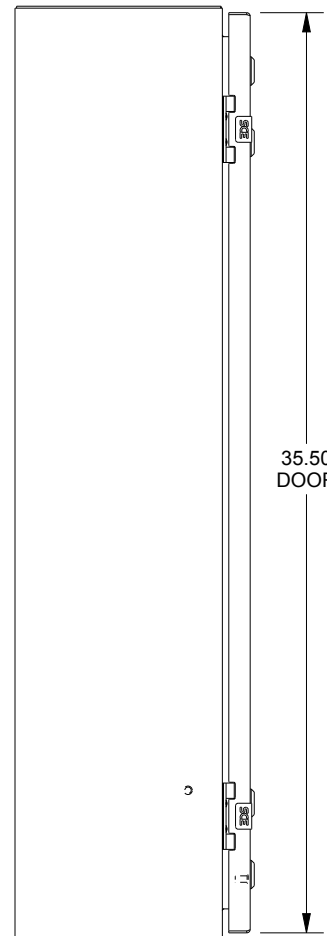

SAGINAW CONTROL & ENGINEERING

SCE-36EL3608SSLP

TOP VIEW

LEFT SIDE VIEW

FRONT VIEW

RIGHT SIDE VIEW

EXTERNAL REAR VIEW

BOTTOM VIEW