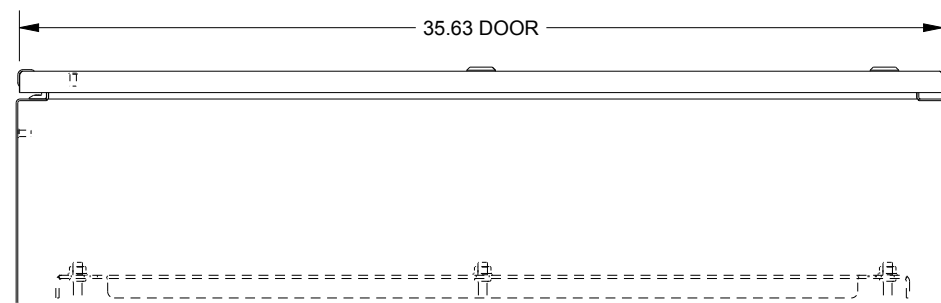

SAGINAW CONTROL & ENGINEERING

SCE-36EL3608SSLP

TOP VIEW

LEFT SIDE VIEW

FRONT VIEW

RIGHT SIDE VIEW

EXTERNAL REAR VIEW

BOTTOM VIEW