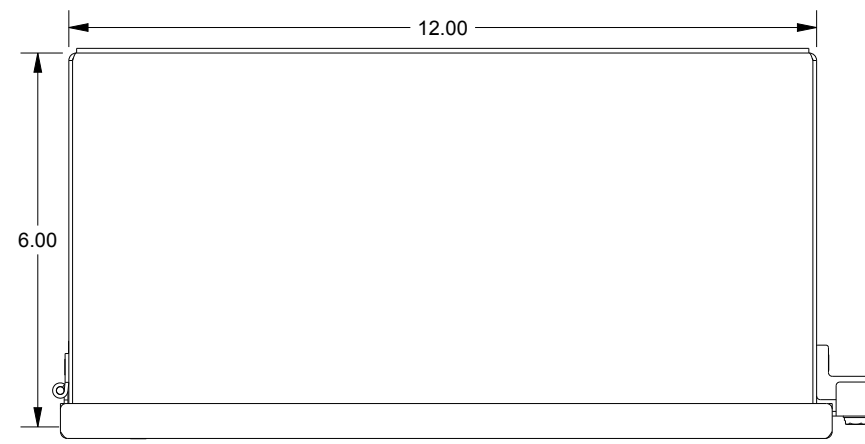

# SAGINAW CONTROL & ENGINEERING SCE-1212CHNFSS

TOP VIEW

LEFT SIDE VIEW

FRONT VIEW

RIGHT SIDE VIEW

EXTERNAL REAR VIEW

BOTTOM VIEW