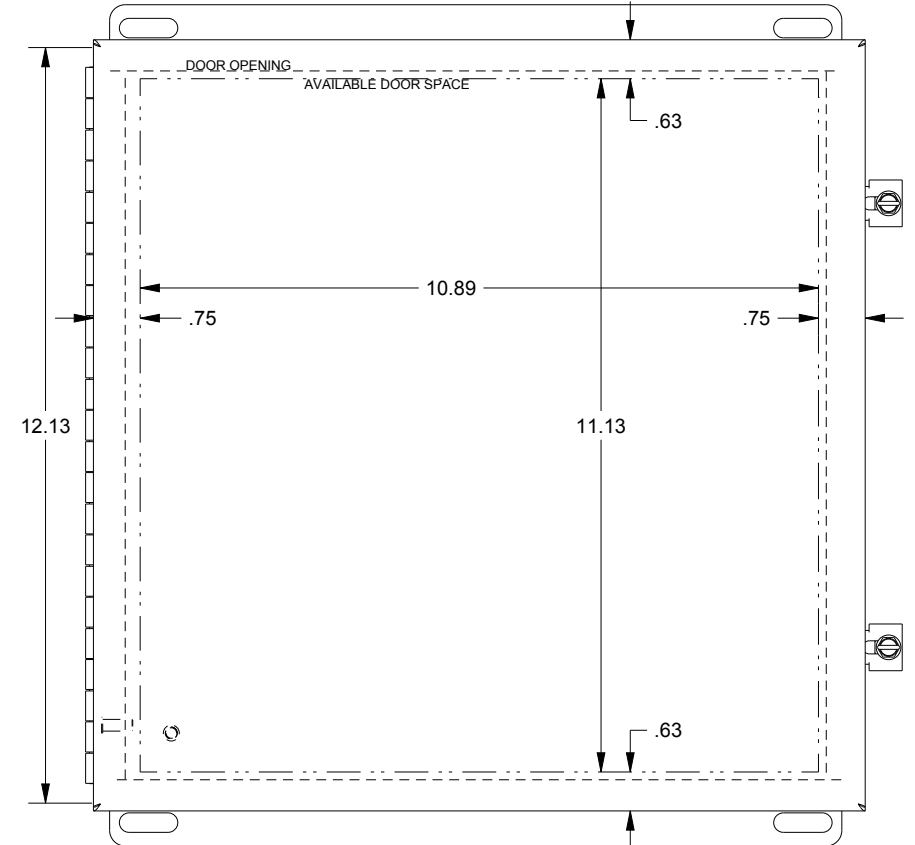

# SAGINAW CONTROL & ENGINEERING SCE-1212CHNFSS

TOP VIEW

LEFT SIDE VIEW

FRONT VIEW

RIGHT SIDE VIEW

EXTERNAL REAR VIEW

BOTTOM VIEW