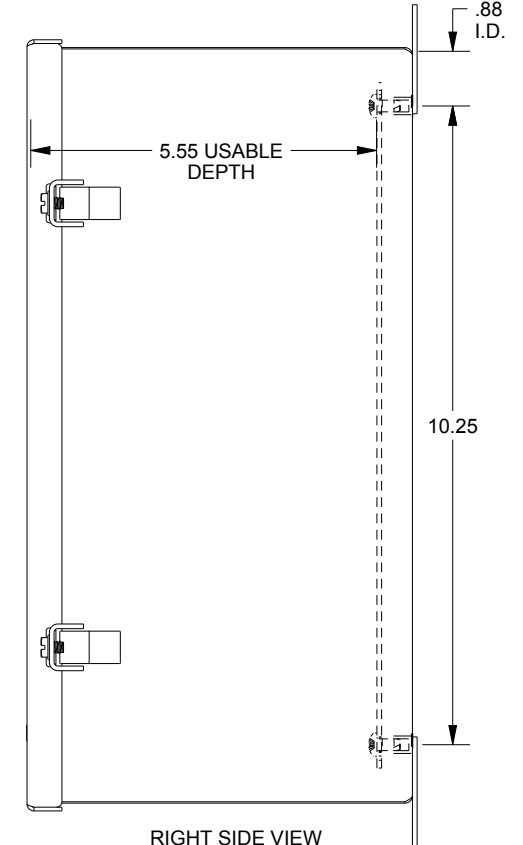

# SAGINAW CONTROL & ENGINEERING SCE-1212CHNFSS

TOP VIEW

LEFT SIDE VIEW

FRONT VIEW

RIGHT SIDE VIEW

EXTERNAL REAR VIEW

BOTTOM VIEW