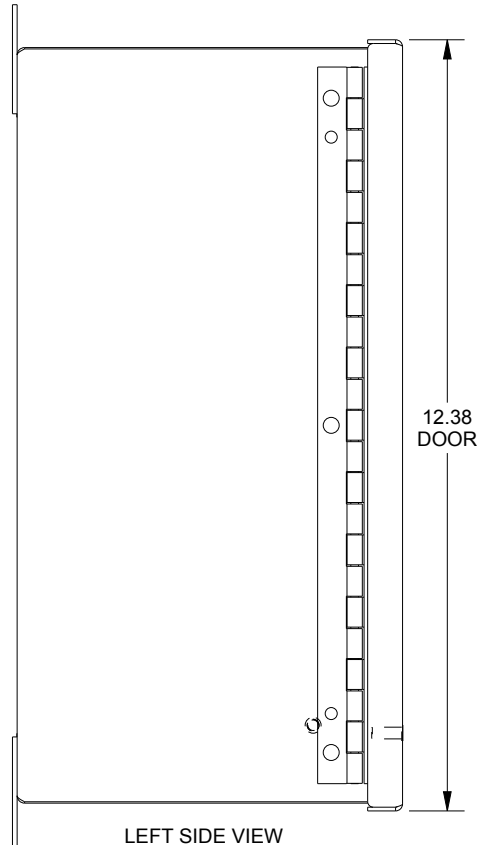

# SAGINAW CONTROL & ENGINEERING SCE-1212CHNFSS

TOP VIEW

LEFT SIDE VIEW

FRONT VIEW

RIGHT SIDE VIEW

EXTERNAL REAR VIEW

BOTTOM VIEW