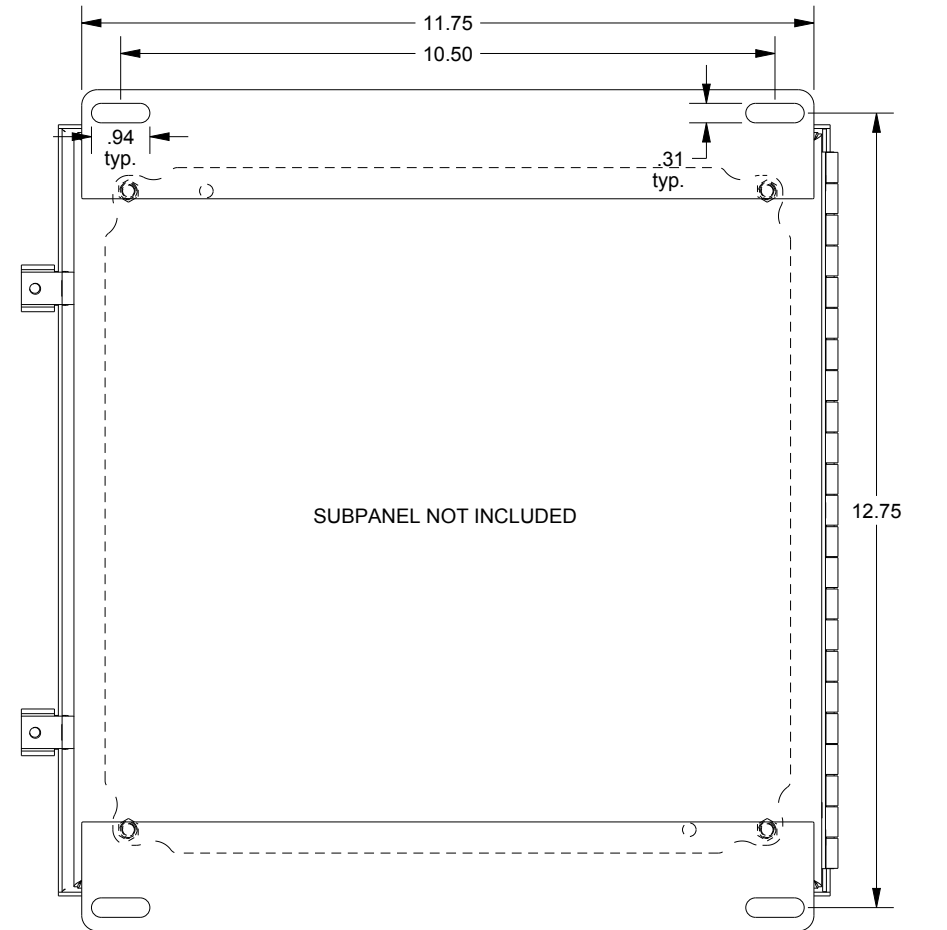

# SAGINAW CONTROL & ENGINEERING SCE-1212CHNFSS

TOP VIEW

LEFT SIDE VIEW

FRONT VIEW

RIGHT SIDE VIEW

EXTERNAL REAR VIEW

BOTTOM VIEW