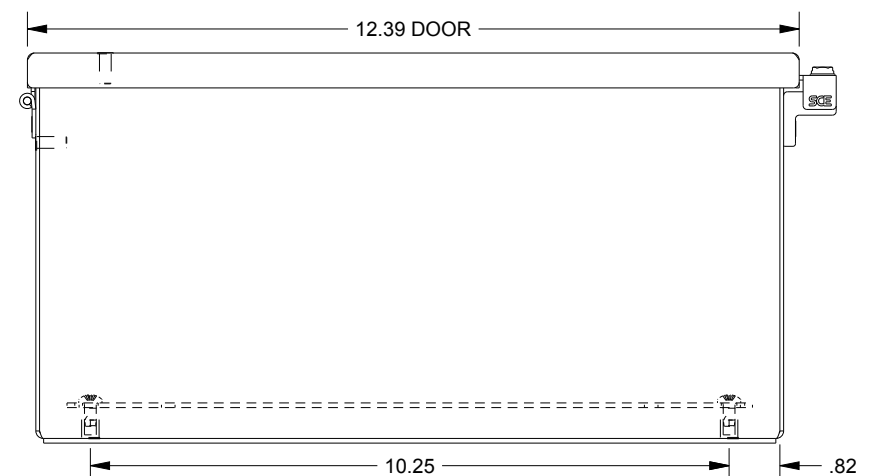

# SAGINAW CONTROL & ENGINEERING SCE-1212CHNFSS

TOP VIEW

LEFT SIDE VIEW

FRONT VIEW

RIGHT SIDE VIEW

EXTERNAL REAR VIEW

BOTTOM VIEW