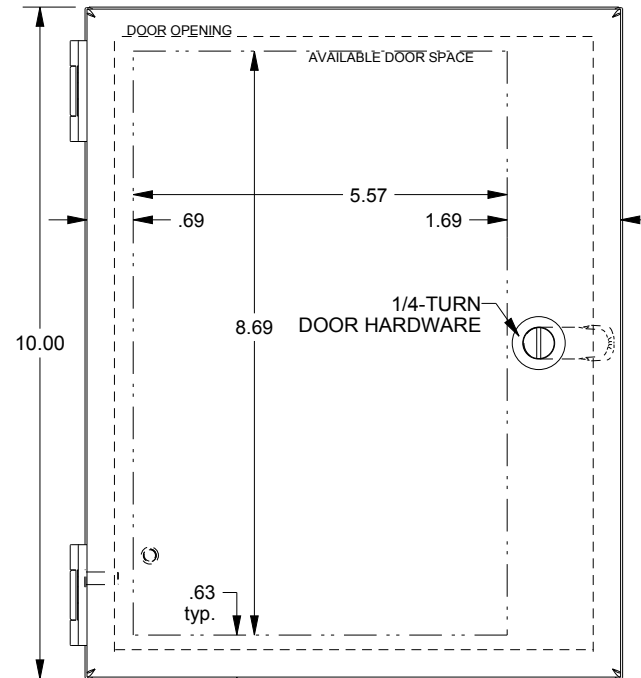

SAGINAW CONTROL & ENGINEERING

SCE-10086ELJSS

TOP VIEW

LEFT SIDE VIEW

FRONT VIEW

RIGHT SIDE VIEW

EXTERNAL REAR VIEW

BOTTOM VIEW