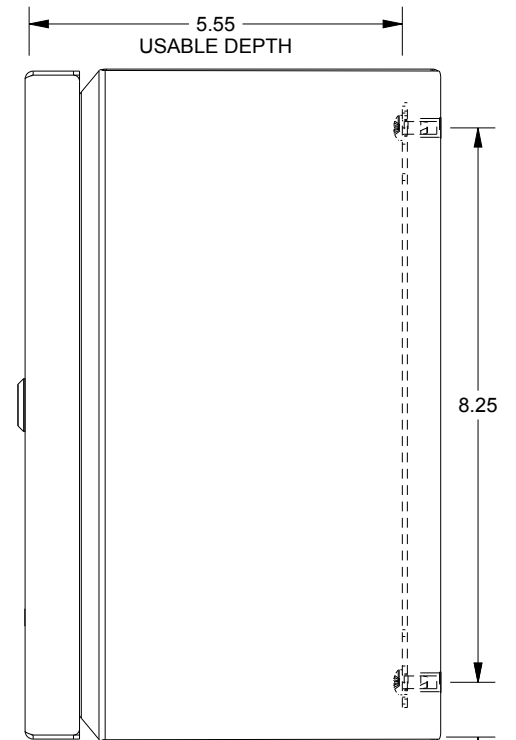

SAGINAW CONTROL & ENGINEERING

SCE-10086ELJSS

TOP VIEW

LEFT SIDE VIEW

FRONT VIEW

RIGHT SIDE VIEW

EXTERNAL REAR VIEW

BOTTOM VIEW