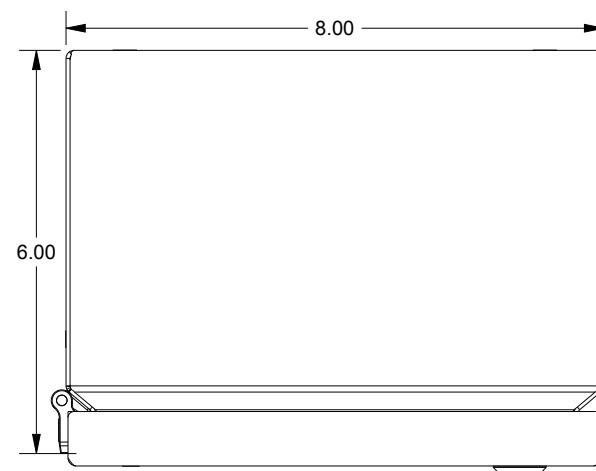

SAGINAW CONTROL & ENGINEERING

SCE-10086ELJSS

TOP VIEW

LEFT SIDE VIEW

FRONT VIEW

RIGHT SIDE VIEW

EXTERNAL REAR VIEW

BOTTOM VIEW