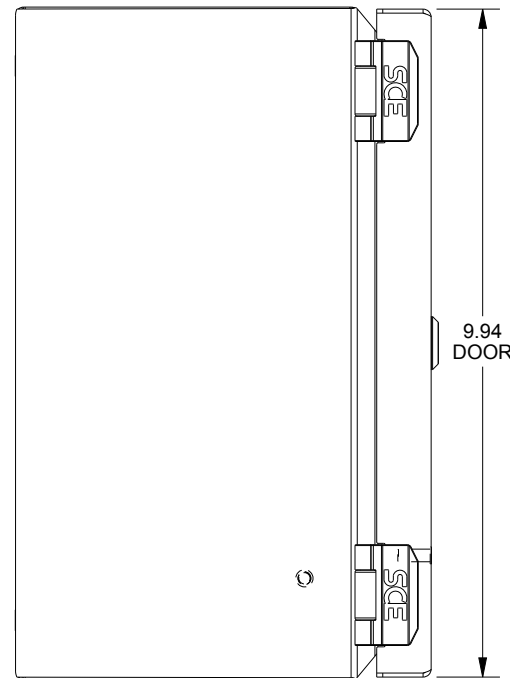

SAGINAW CONTROL & ENGINEERING

SCE-10086ELJSS

TOP VIEW

LEFT SIDE VIEW

FRONT VIEW

RIGHT SIDE VIEW

EXTERNAL REAR VIEW

BOTTOM VIEW