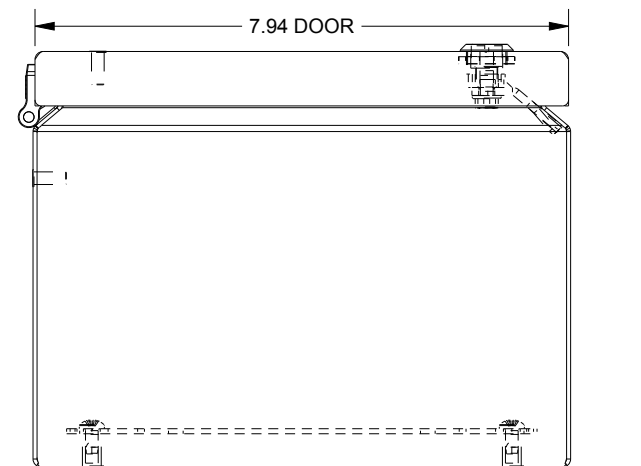

SAGINAW CONTROL & ENGINEERING

SCE-10086ELJSS

TOP VIEW

LEFT SIDE VIEW

FRONT VIEW

RIGHT SIDE VIEW

EXTERNAL REAR VIEW

BOTTOM VIEW