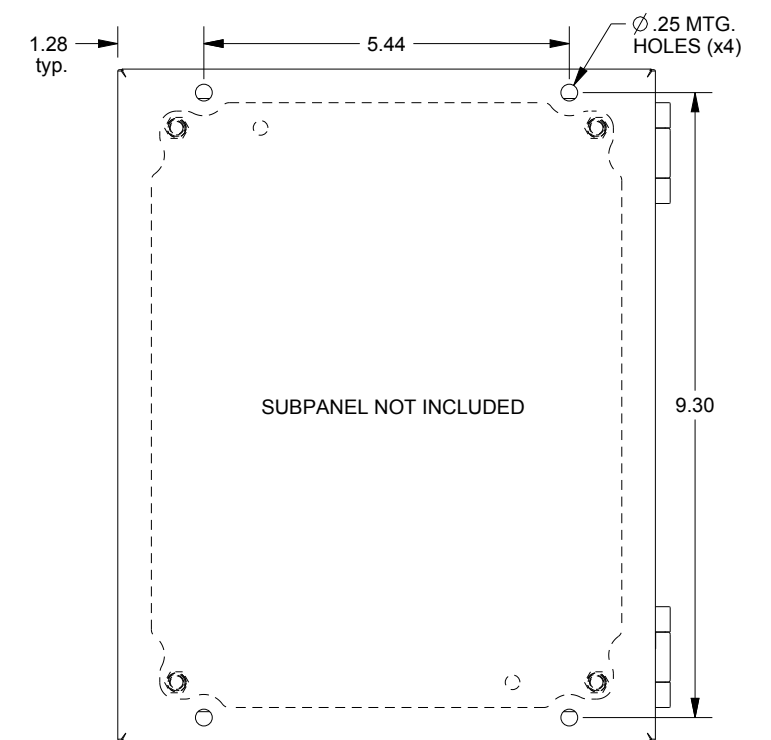

SAGINAW CONTROL & ENGINEERING

SCE-10086ELJSS

TOP VIEW

LEFT SIDE VIEW

FRONT VIEW

RIGHT SIDE VIEW

EXTERNAL REAR VIEW

BOTTOM VIEW